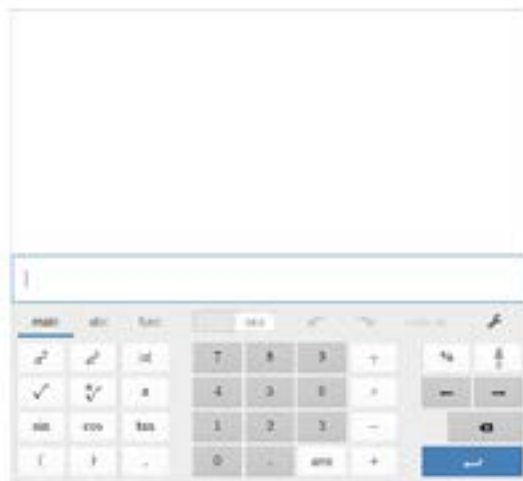

Desmos Calculator for Grades 7–8

The Wyoming Test of Proficiency and Progress (WY-TOPP) uses Desmos as the [online calculator](#). Several modifications were made to the Desmos calculator available on the WY-TOPP to eliminate certain calculation features that impact the standard(s) being assessed across grades 7-8 or to help maintain test security.

Grades 7-8: Scientific Calculator

Desmos is available to use for practice at any time. Modifications to the scientific calculator were made to address content related standards eligible to appear on the tests. In these cases, certain features have been disabled or removed because they impact the ability to measure a student's understanding of grade level content.

Modifications for Testing

The scientific calculator within WY-TOPP is nearly identical to the one available on www.desmos.com/scientific, with two small modifications:

- Students can't define functions on the test version
- The "ABC" keypad is alphabetical instead of QWERTY

Accessibility

The scientific calculator on WY-TOPP is accessible for vision-impaired and blind students. It complies with the WCAG 2.1 standards at the AA level, and works with most assistive technologies, like screen readers. For more information, visit www.desmos.com/accessibility.

Additional Practice for Teachers and Students

A full version of the Desmos scientific calculator is available at their [website](#).

Scientific calculator tutorials are available at learn.desmos.com/scientific and can read the [Desmos User Guide (English)](#) to learn more about the scientific calculator's functionality. The Desmos User Guide is also available in [Spanish](#) and 16 other languages.