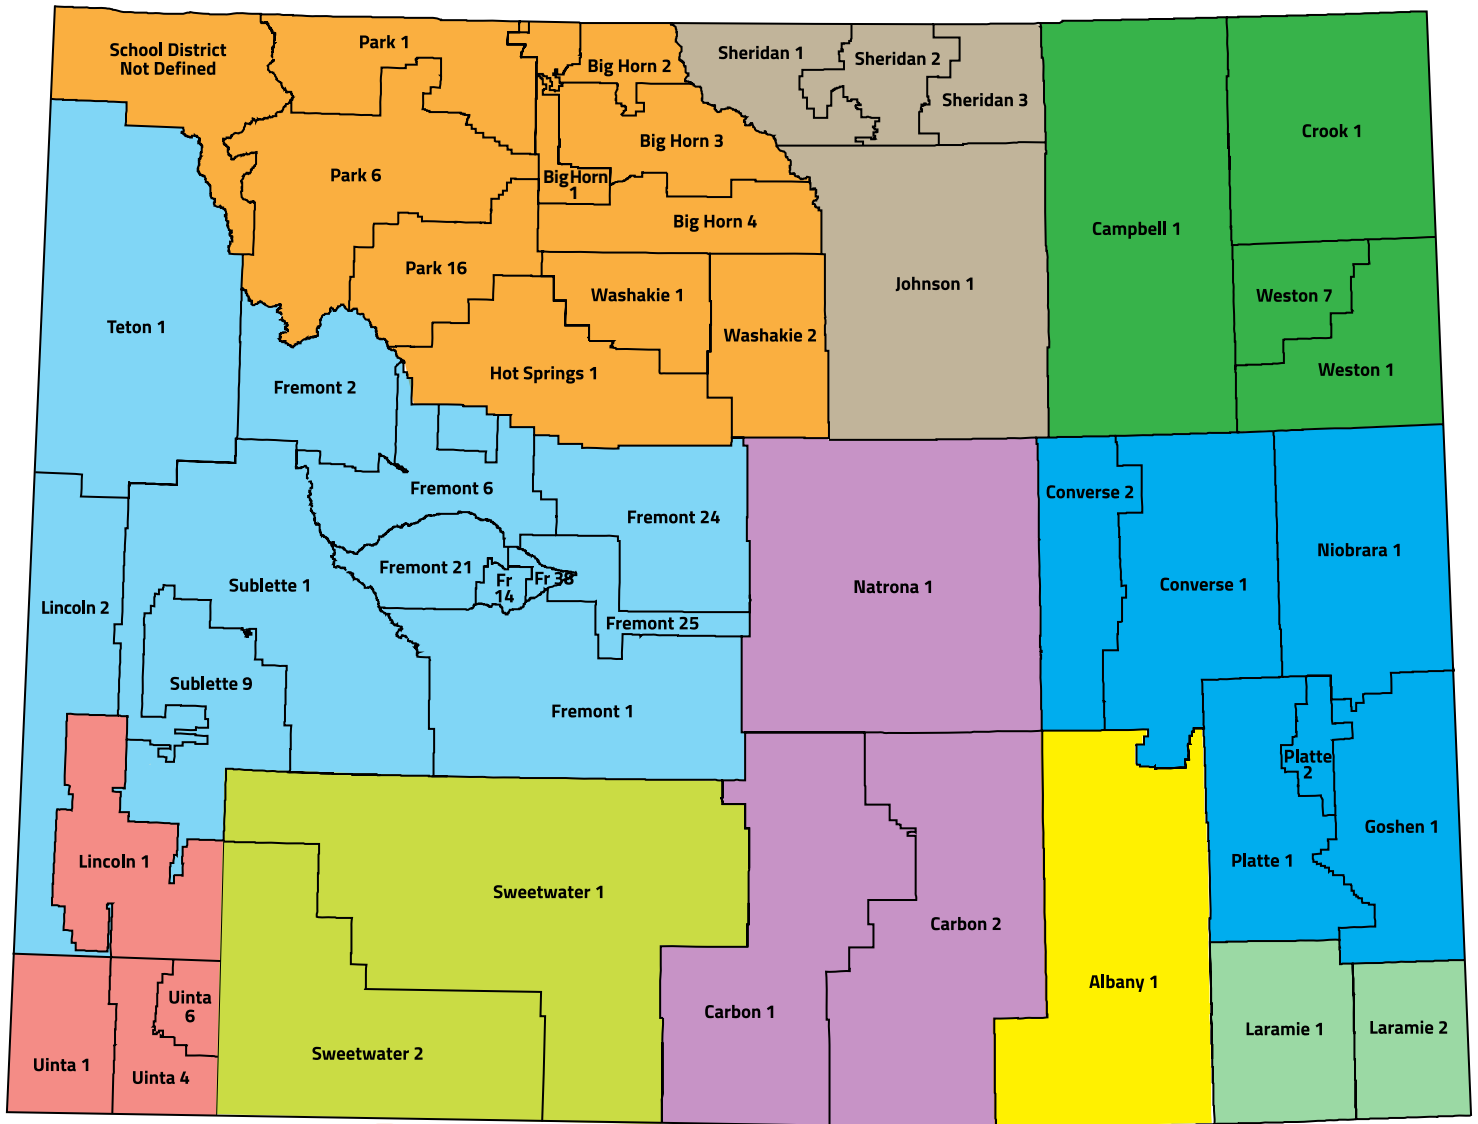

DFS District Managers by Wyoming County

Ed Helmer
Albany County Schools

Holly Lebsack
Converse, Niobrara, and
Platte County Schools

Michelle Tholl
Lincoln County #1 and
Uinta County Schools

Jacque Wasser
Big Horn, Hot Springs,
Park, and Washakie
County Schools

Jennifer Neely
Fremont, Sublette, Lincoln
County #1, and Teton
County Schools

Keith Carter
Sweetwater County Schools

Bonnie Volk
Campbell, Crook, and
Weston County Schools

Jeff Bell
Johnson and Sheridan
County Schools

Paul Fritzier
Carbon and Natrona
County Schools

Chad Dunlay
Laramie County Schools