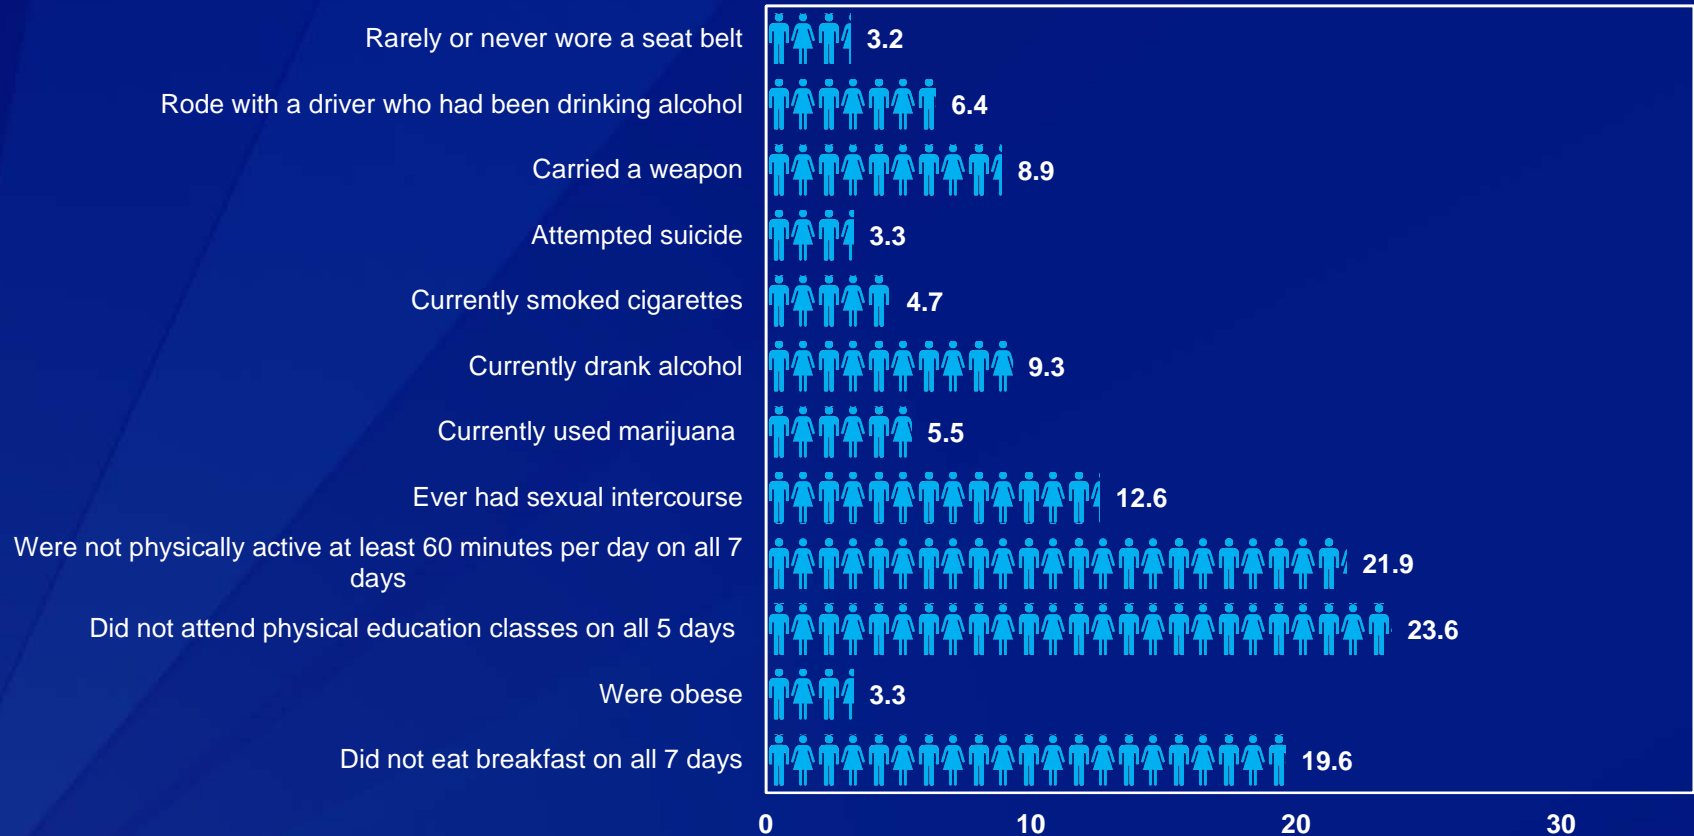

Wyoming High School Survey

2015 Youth Risk Behavior Survey Results

Number of students in a class of 30 who:

Note: This graph contains weighted results. See the corresponding summary tables for detailed explanation of data.