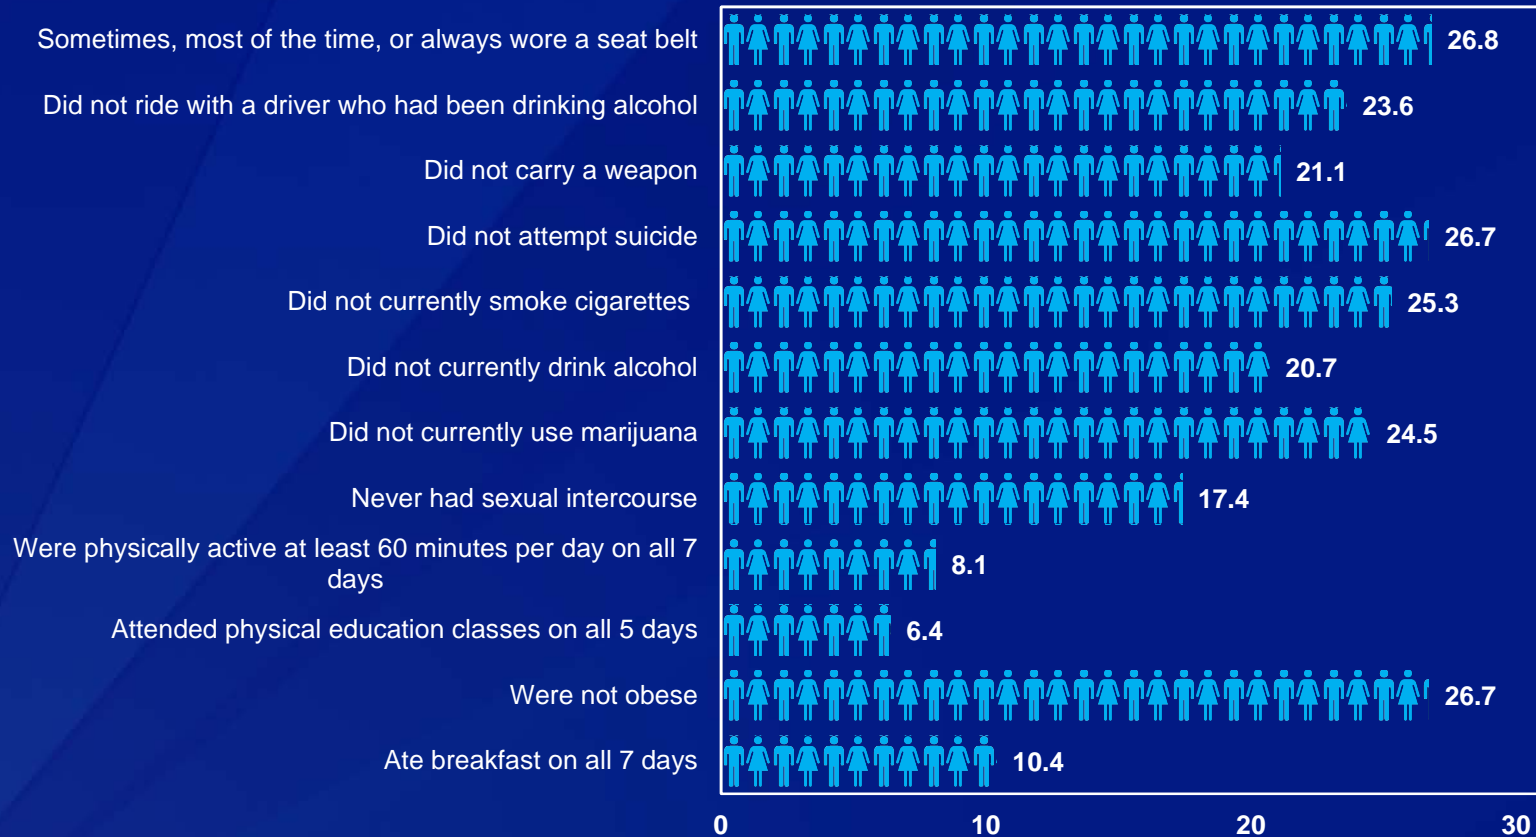

Wyoming High School Survey

2015 Youth Risk Behavior Survey Results

Number of students in a class of 30 who:

Note: This graph contains weighted results. See the corresponding summary tables for detailed explanation of data.